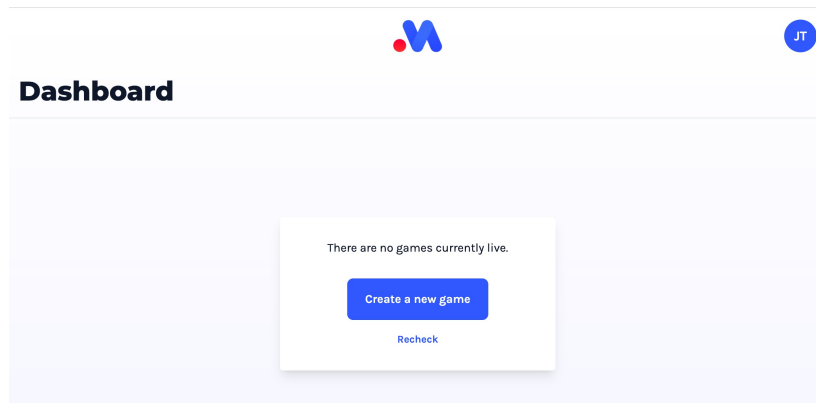

Dashboard

The scoring dashboard is the landing page for the Scoring application. Any live games in your account can be viewed and joined here - including matches others in your club/organisation/team started.

In theory, this allows you to have one set of hardware setup as the video streaming device, and you can score on a different device (the scorer doesn't even need to be in the same venue).

If you're looking to start a match, click "[Create a new game](/scoring/create-match)" (</scoring/create-match>) to get started.