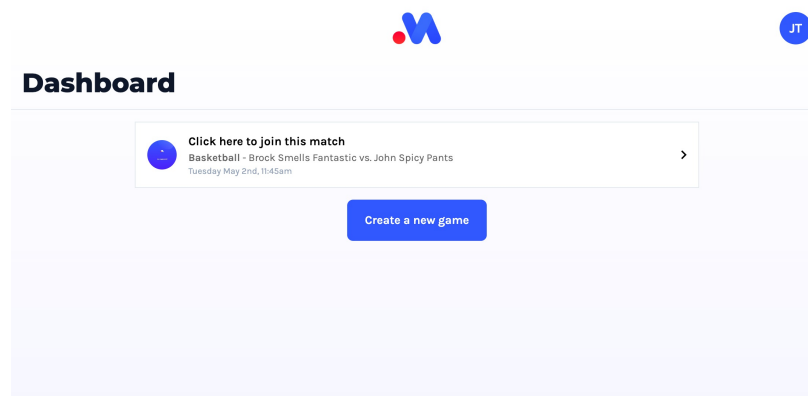

Dashboard

The scoring dashboard is the landing page for the Scoring application. Any live games in your account can be viewed and joined here - including matches others in your club/organisation/team started.

In theory, this allows you to have one set of hardware setup as the video streaming device, and you can score on a different device (the scorer doesn't even need to be in the same venue).

If you're looking to start a match, click "[Create a new game](/scoring/create-match)" (</scoring/create-match>) to get started.