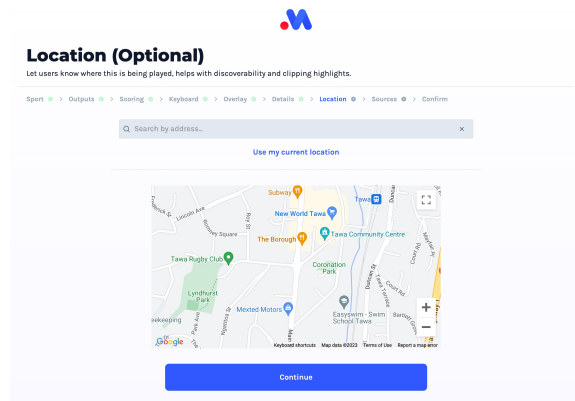

Location Details

This step is optional and safe to skip.

By providing location information, MAS will be better able to serve content to serve local viewers back on Watch.

This data could be useful to admins on [Platform \(/platform\)](/platform) later when creating highlights or dealing with match/venue specific events.

Clicking Use my current location will request geolocation permissions if supported on your device to quickly fill in the physical address input.

Default Selection

MAS marks this step optional and you can safely skip if you'd prefer not to include it.